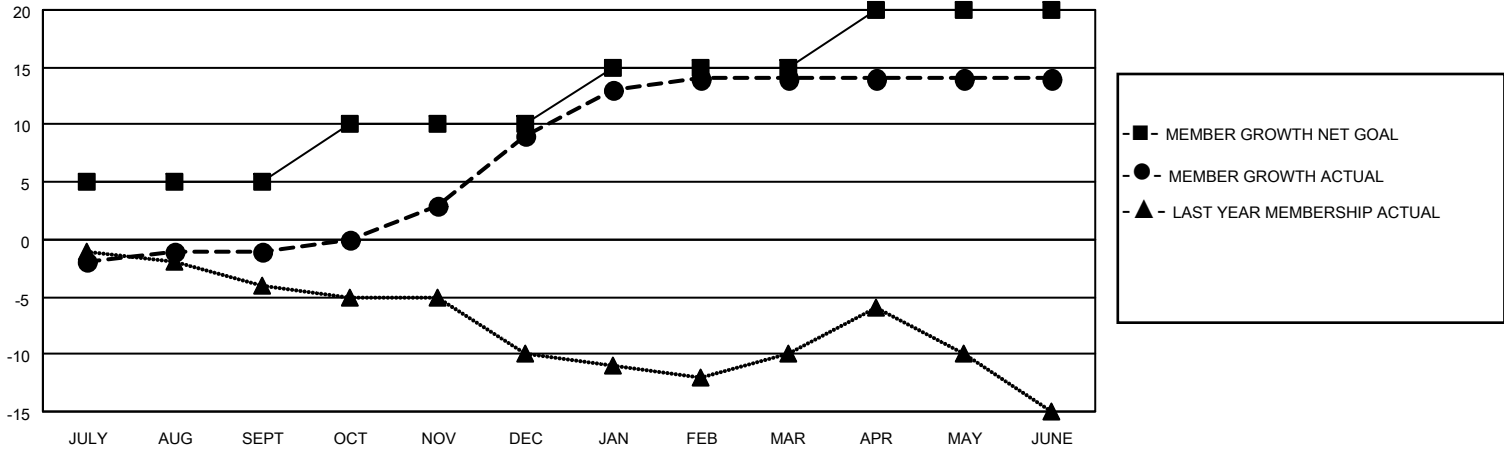

GOALS AND ACTUAL MEMBERS CUMULATIVE

DROPPED CLUBS: 0	7 CLUBS OF 18 ADDED 1 OR MORE NEW MEMBERS	<u>GENDER DISTRIBUTION</u> MALE 90 (52.94%) FEMALE 80 (47.06%) NON BINARY 0 (0.00%) PREFER NOT TO ANSWER 0 (0.00%)
<u>DROPPED MEMBERS</u> <table style="width: 100%; border-collapse: collapse;"> <tr> <td style="width: 80%;">DECEASED</td> <td style="text-align: right;">2</td> </tr> <tr> <td>CLUB CANCELLED</td> <td style="text-align: right;">0</td> </tr> <tr> <td>OTHER</td> <td style="text-align: right;">11</td> </tr> <tr> <td style="border-top: 1px solid black;">TOTAL</td> <td style="text-align: right; border-top: 1px solid black;">13</td> </tr> </table>	CLICK HERE FOR CUMULATIVE MEMBERSHIP DATA	<table style="width: 100%; border-collapse: collapse;"> <tr> <td style="width: 80%;">TOTAL FAMILY UNIT MEMBERS</td> <td style="text-align: right;">21</td> </tr> <tr> <td style="border-top: 1px solid black;">FAMILY MEMBERS PAYING HALF DUES</td> <td style="text-align: right; border-top: 1px solid black;">12</td> </tr> </table>